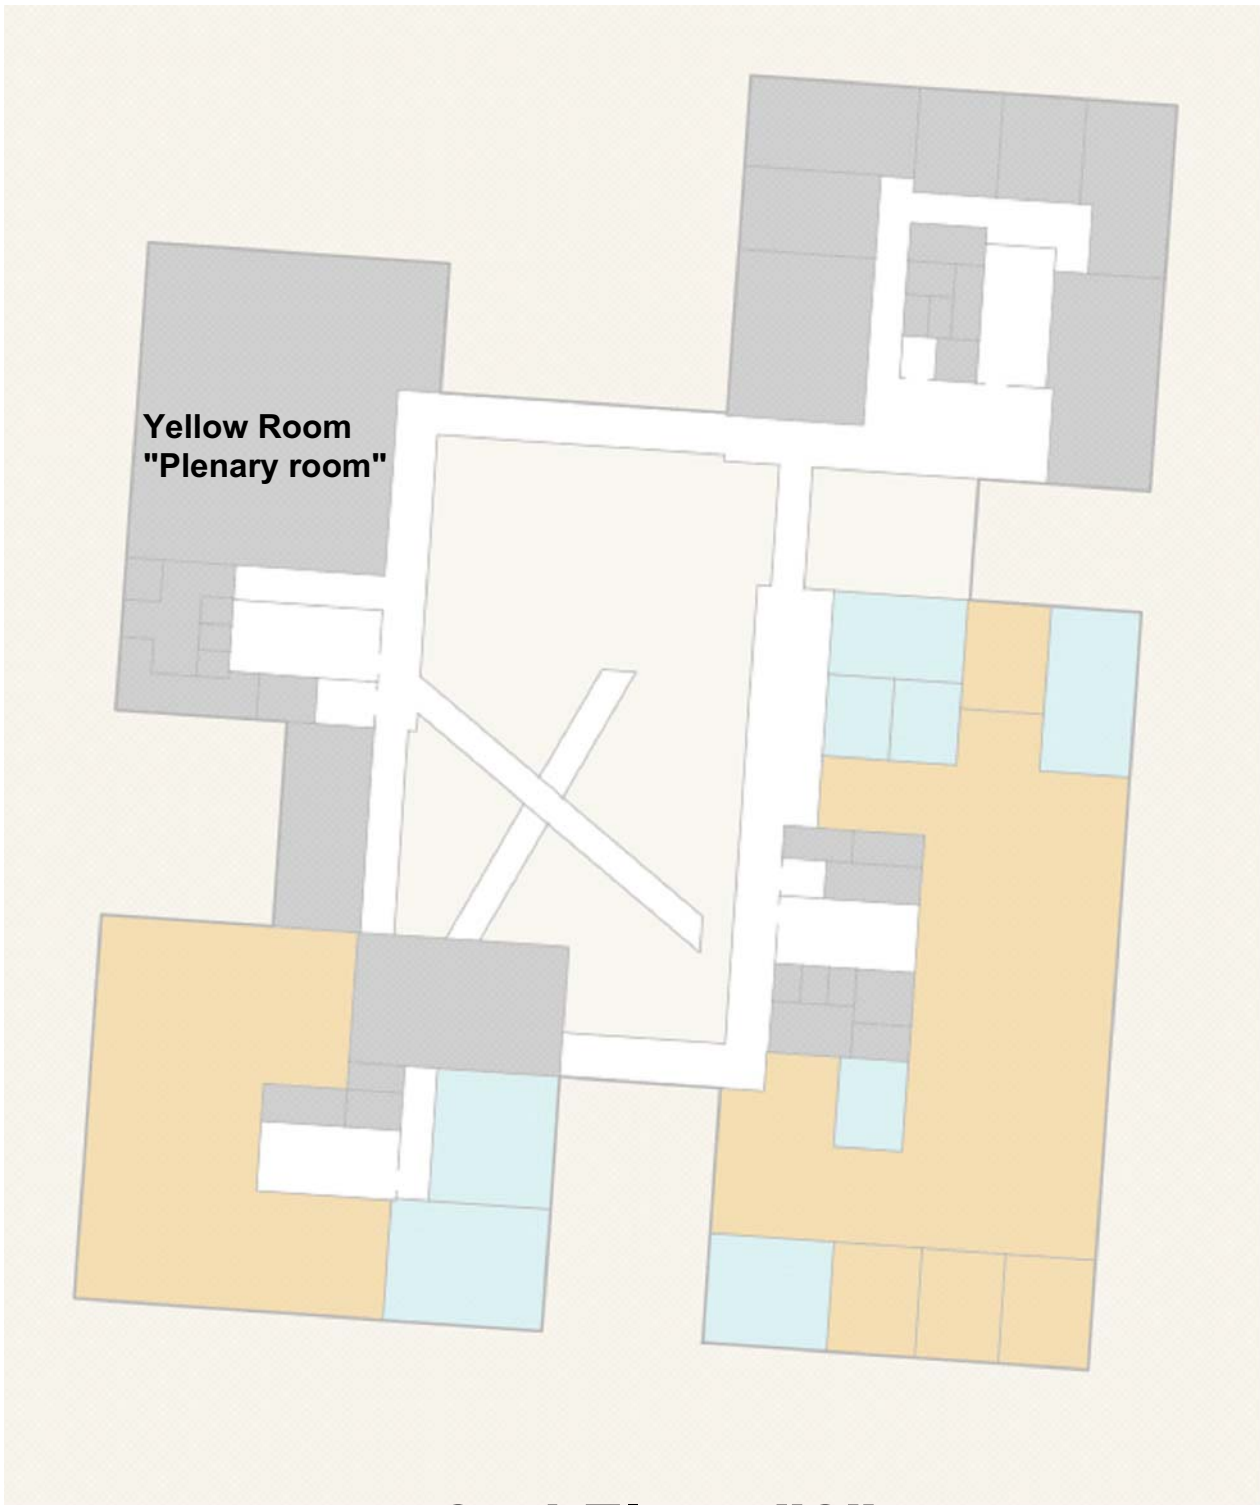

Videnbyen

Cortex Park 26,
Campusvej,
5230 Odense M

2nd Floor "2"